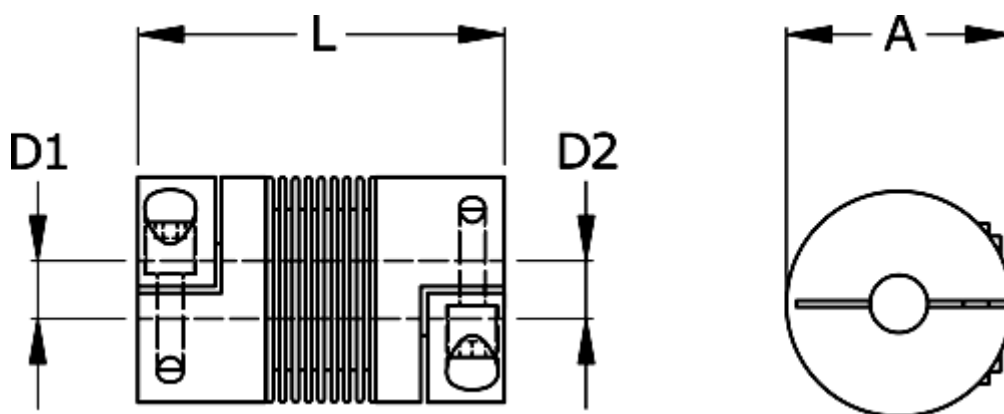

Data Sheet

Article number: 3330414001688080

Description: Bellow coupling type 4 size 1400
Length 168 mm, bore 80/80 mm

Measures

A	= 157
D1	= 80
D2	= 80
L	= 168
Nom. torque NM (Tkn)	= 1400